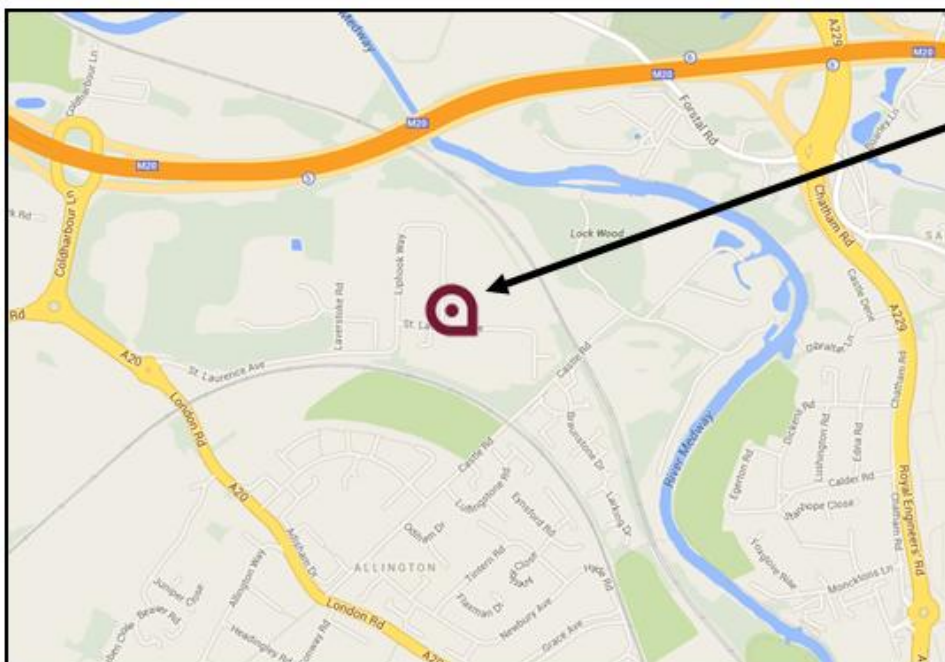

NEW LARKFIELD DEPOT

**ALLSAND HOUSE, NEW HYTHE LANE, LARKFIELD
ME20 6FF**

BRANCH MANAGER: BOBBY RALPH

01622 662264

bobby@allsands.co.uk

ALLINGTON DEPOT

20/20 IND. ESTATE

ALLINGTON