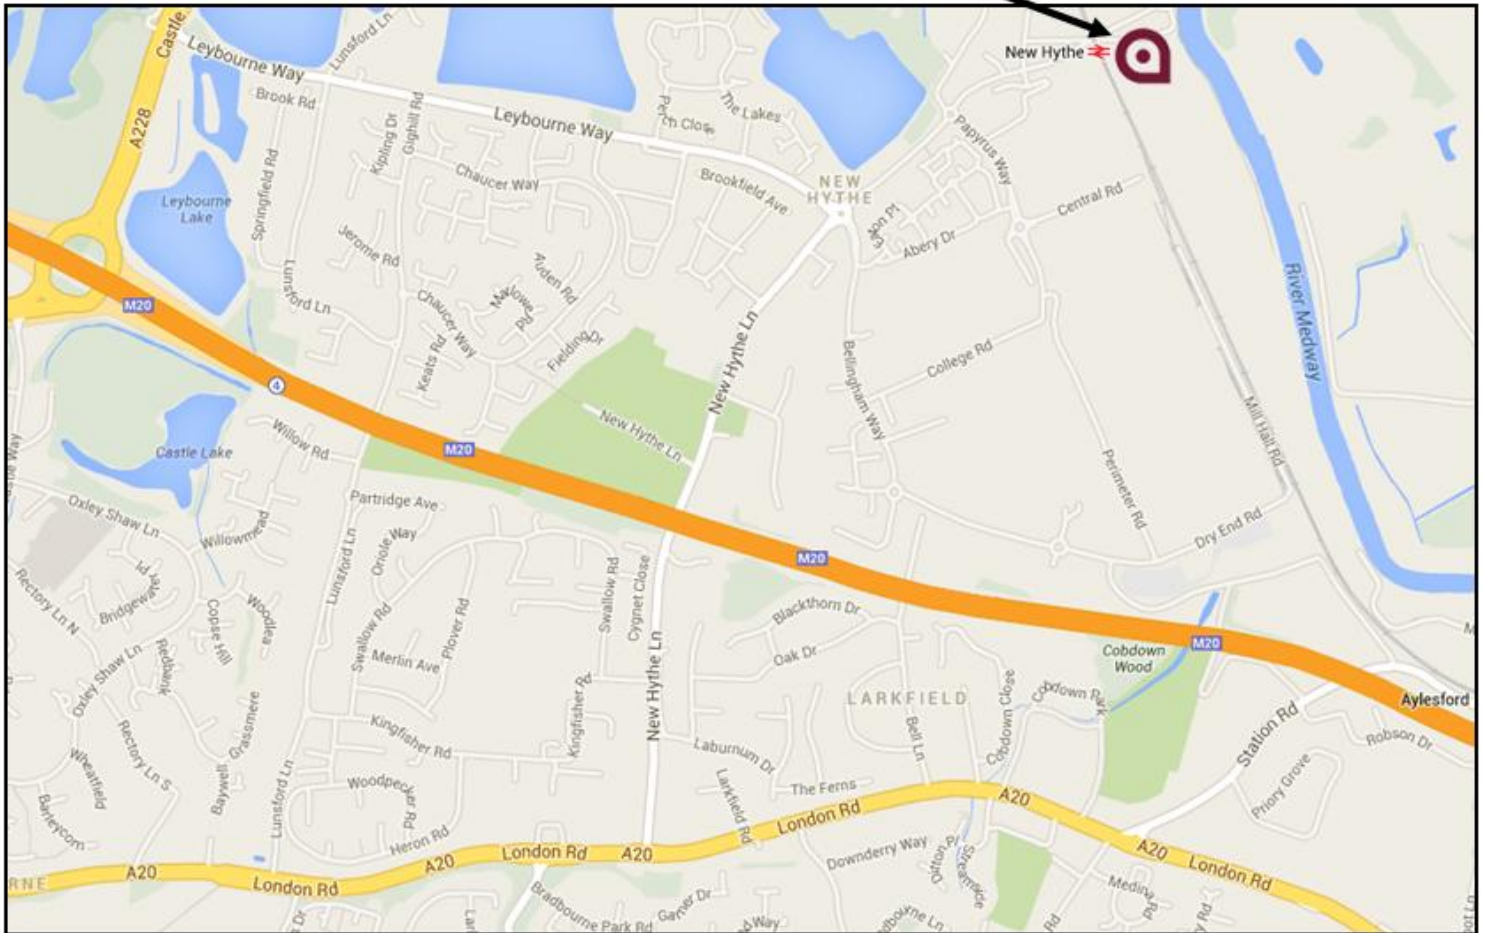

NEW LARKFIELD DEPOT

**ALLSAND HOUSE, NEW HYTHE LANE, LARKFIELD
ME20 6FF**

BRANCH MANAGER: BOBBY RALPH

01622 662264

bobby@allsands.co.uk

ALLINGTON DEPOT

20/20 IND. ESTATE

ALLINGTON